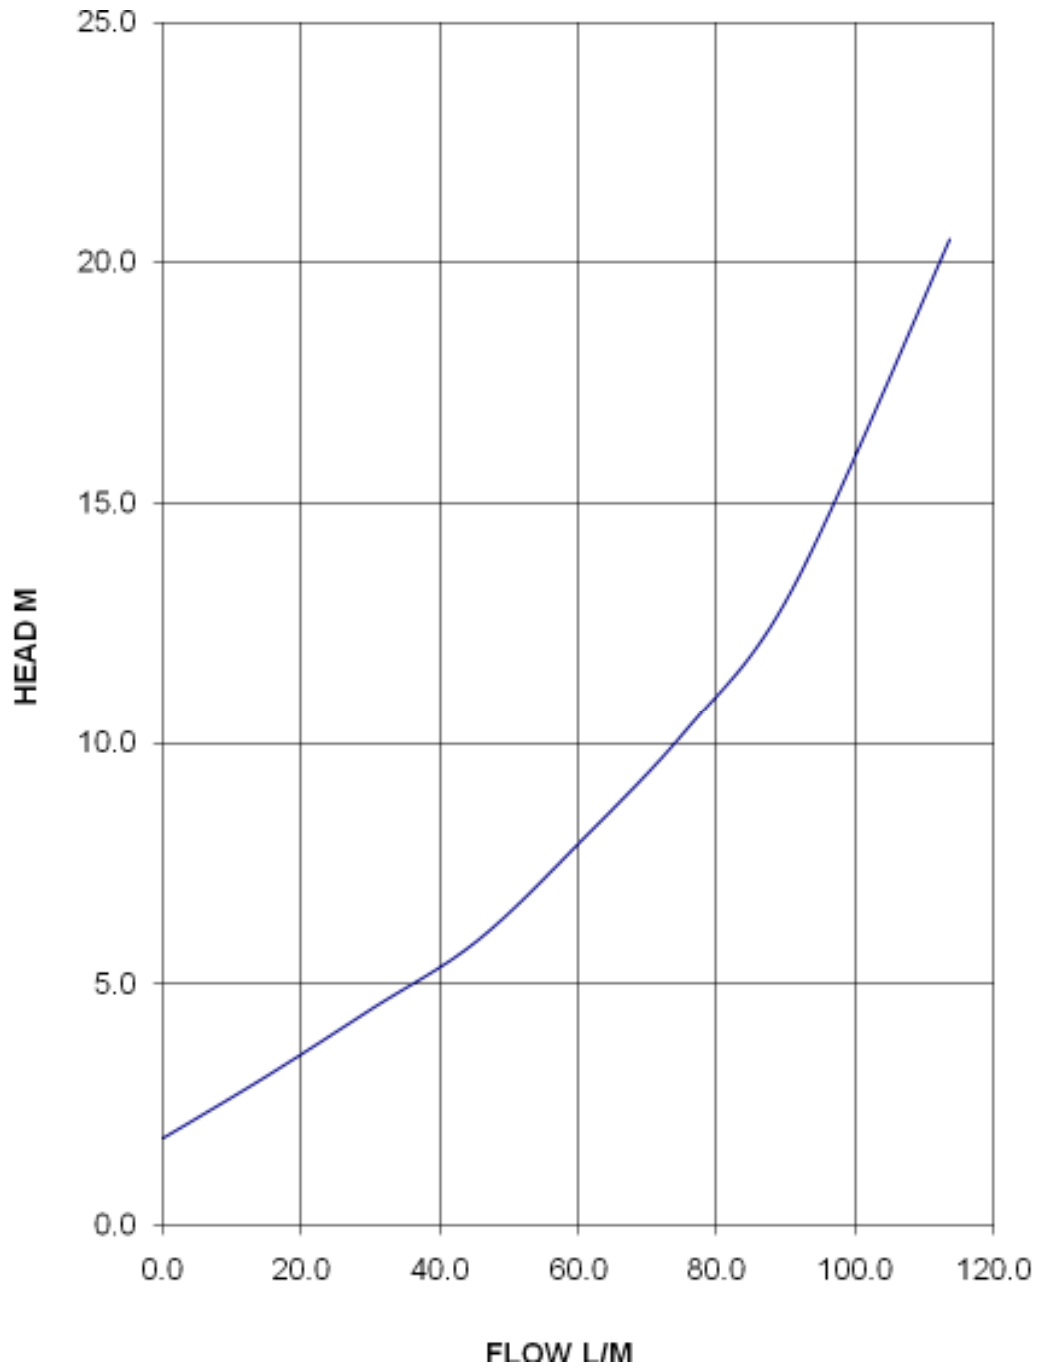

RAINSAVER MKIIIE MAINS INLET PRESSURE DROPS

Distributed by **White International Pty Ltd** A.B.N. 48 000 119 380
52 – 60 Ashford Avenue NSW 2214 PO Box 4755 Milperra BC 1891
Ph (02) 9783 6000 Fax (02) 9783 6001
SALES HOTLINE 1300 783 601 SALES FAXLINE 02 9783 6003