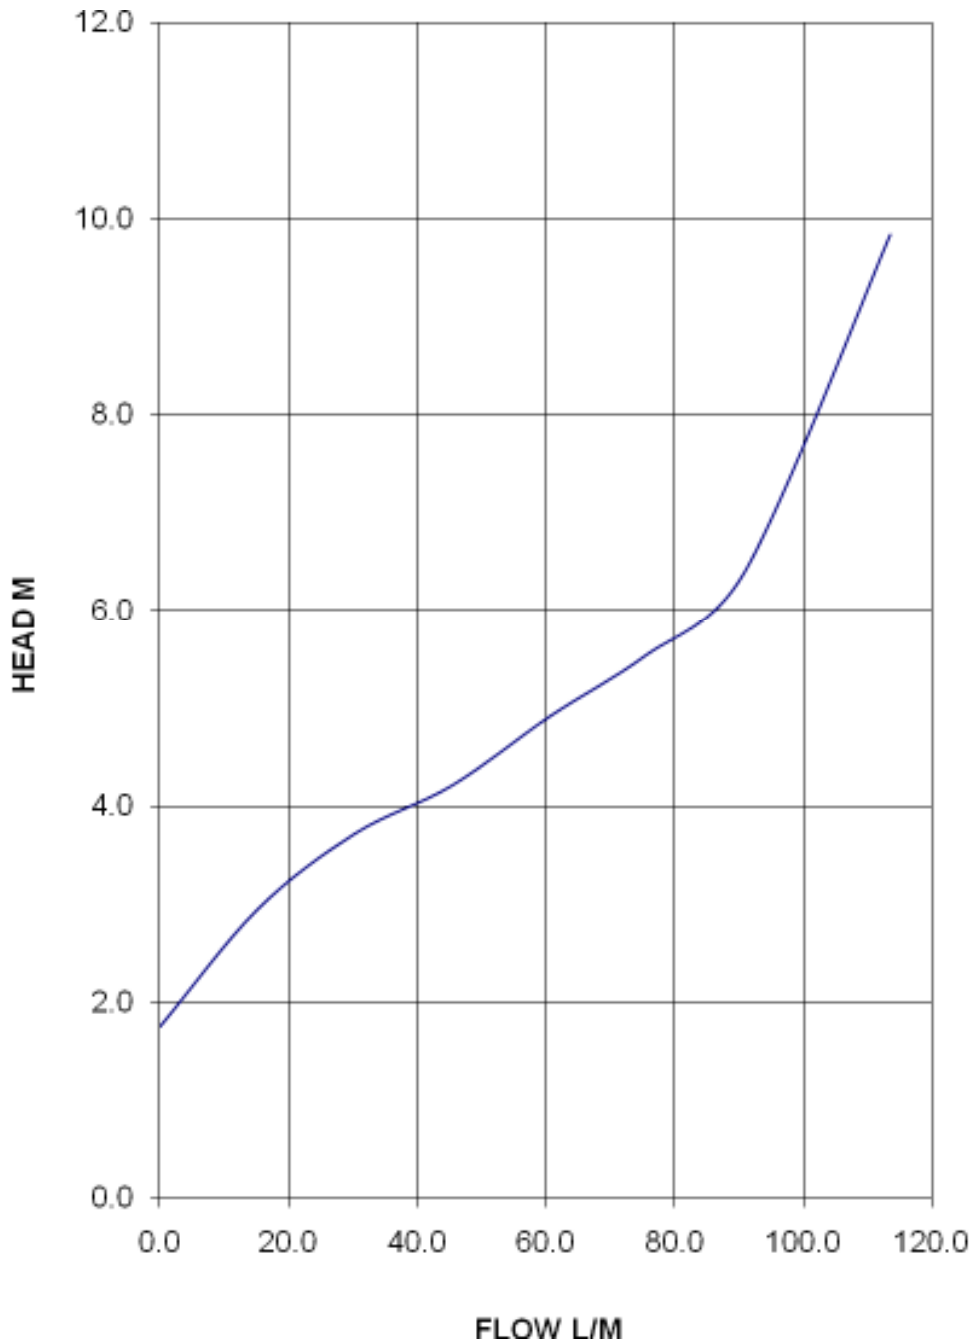

RAINSAVER MKIIIE PUMP INLET PRESSURE DROPS

Distributed by **White International Pty Ltd** A.B.N. 48 000 119 380
52 – 60 Ashford Avenue NSW 2214 PO Box 4755 Milperra BC 1891
Ph (02) 9783 6000 Fax (02) 9783 6001
SALES HOTLINE 1300 783 601 SALES FAXLINE 02 9783 6003